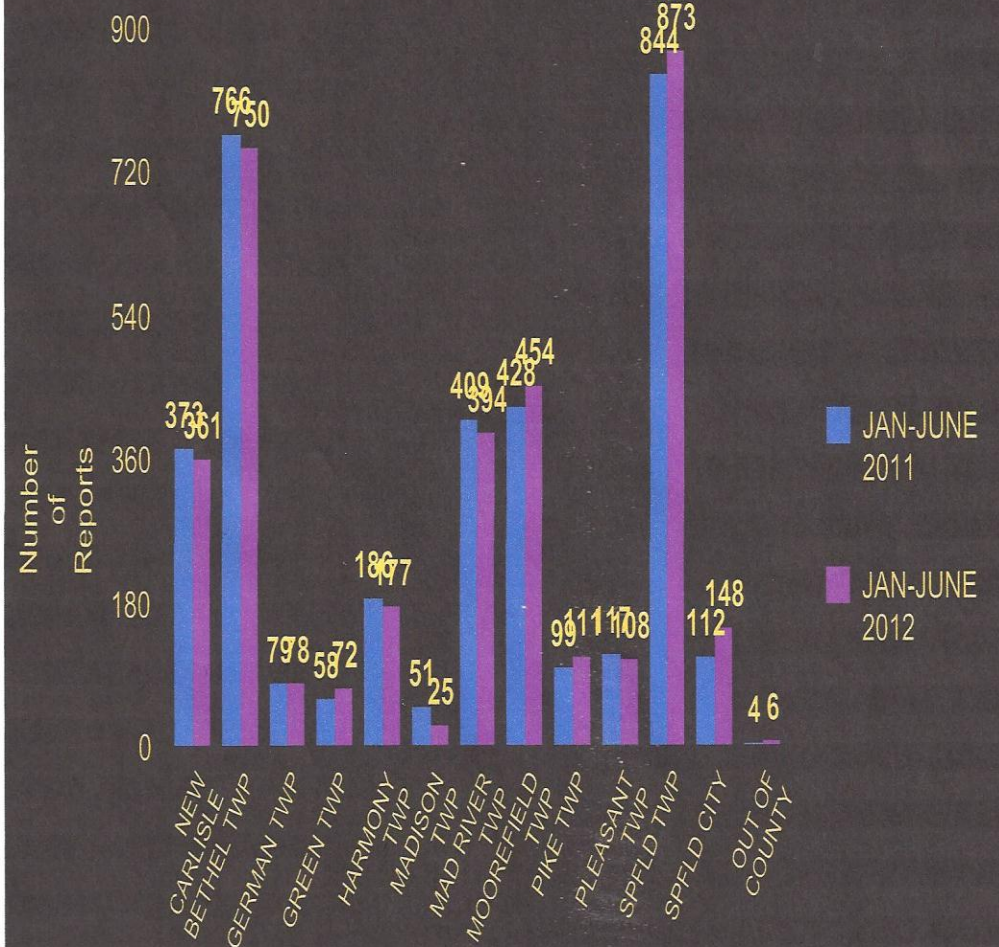

■ Indicates down from last year
■ Indicates up from last year
■ Indicates same as last year

JAN 1 TO JULY 31, 2012		TOTAL CALLS FOR SERVICE					28,320
DESIGNATED GEOGRAPHICAL LOCATION	TOTAL CRIMINAL REPORTS	ADULT ARRESTS MADE	JUVENILE ARRESTS MADE	TOTAL ARRESTS MADE	TOTAL CITATIONS ISSUED	TOTAL TRAFFIC ACCIDENTS	
New Carlisle	361	92	18	110	384	44	
Bethel Township	750	164	42	206	486	45	
German Township	78	27	5	32	37	4	
Green Township	72	12	5	17	23	2	
Harmony Township	177	26	14	40	57	9	
Madison Township	25	0	0	0	41	1	
Mad River Twp.	394	49	10	59	146	31	
Moorefield Twp.	454	100	30	130	272	34	
Pike Township	111	34	4	38	29	7	
Pleasant Twp.	108	48	2	50	15	6	
Springfield Twp.	873	174	29	203	363	83	
Springfield City	148	67	2	69	508	4	
Out of County	6	1	0	1	0	0	
TOTALS:	3557	794	161	955	2361	270	
NON CRIMINAL REP.	877						
TOTAL REPORTS:	4434						

UP 13%	TOTAL CALLS FOR SERVICE	28,320
UP 0.68%	CRIMINAL REPORTS	3,557
UP 23%	TOTAL ARRESTS	955
UP 78%	TOTAL CITATIONS	2,361
UP 0.37%	TOTAL ACCIDENTS	270

2011/2012 Criminal Reports-Clark County Sheriff's Office

Geographical

OHLEG Database