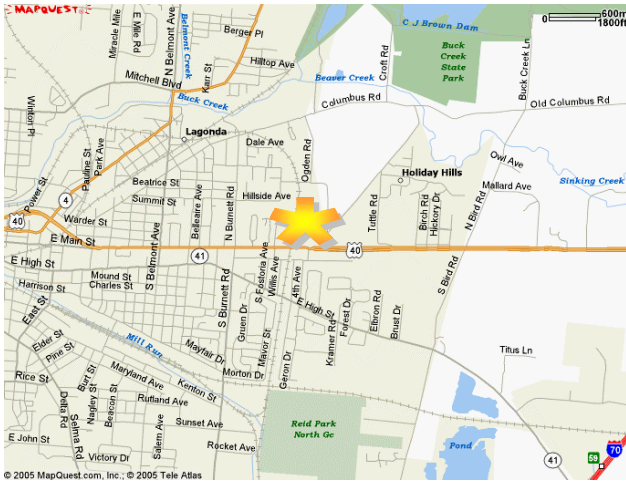

# Directions to Springview Developmental Center

3130 East Main St.  
Springfield, Ohio 45505

## From New Carlisle Area:

Take I-70 East to Exit 62.  
Turn left onto St. Rt. 40 West and drive 3.89 miles to Fourth St. Traffic light.  
Turn right into the Developmental Center and follow signs to parking area.

## From South Vienna Area:

Take St. Rt. 40 west to Fourth Street traffic light.  
Turn right into the Developmental Center and follow signs to parking area.

## From Northridge Area:

Take North Limestone south to St. Rt. 40 and turn left heading east bound.  
Drive 2.6 miles east to Fourth St. traffic light.  
Turn left into Developmental Center and follow signs to parking area.