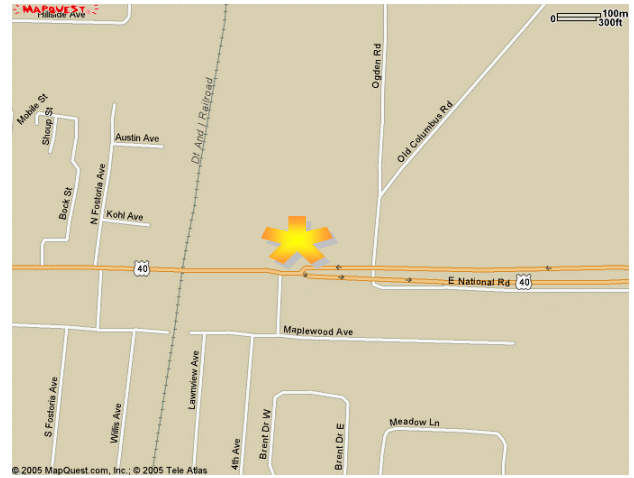

# Directions to Springview Developmental Center

3130 East Main St.  
Springfield, Ohio 45505

## From New Carlisle Area:

Take I-70 East to Exit 62.  
Turn left onto St. Rt. 40 West and drive 3.89 miles to Fourth St. Traffic light.  
Turn right into the Developmental Center and follow signs to parking area.

## From South Vienna Area:

Take St. Rt. 40 west to Fourth Street traffic light.  
Turn right into the Developmental Center and follow signs to parking area.

## From Northridge Area:

Take North Limestone south to St. Rt. 40 and turn left heading east bound.  
Drive 2.6 miles east to Fourth St. traffic light.  
Turn left into Developmental Center and follow signs to parking area.